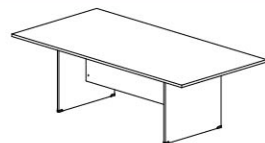

GLASS DOOR
iEXG 880
770W x 379 x 5THK

PIGEON HOLE
iEXP 880
804W x 402D x 848H

Desks Connection Top

L-Shape Desks

CONNECTION TOP
iEXCT 90°
700W x 700D x 25THK

SUPERIOR COMPACT TABLE (L)
iEXL 552 1500W x 1500W x 600D x 600D x 750H
iEXL 1515 1500W x 1500W x 700D x 600D x 750H
iEXL 1815 1800W x 1500W x 700D x 600D x 750H

WARDROBE CABINET
iEXW 747
804W x 402D x 1670H

BOOK SHELF
iEXB 741
804W x 402D x 1670H

GLASS DOOR
iEXG 741
1181W x 379 x 5THK

Conference Tables

Deskling Panel Accessories

ROUND TABLE
iEXR 90 900W x 900D x 750H
iEXR 120 1200W x 1200D x 750H

RECTANGULAR CONFERENCE TABLE
iEXV 18 1800W x 900D x 750H
iEXV 24 2400W x 1200D x 750H

OVAL CONFERENCE TABLE
iEXO 18 1800W x 900D x 750H
iEXO 24 2400W x 1200D x 750H

ATTACH BRACKET
18-iAB
18W x 6D x 450H
18W x 6D x 600H