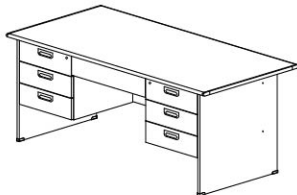

iPP series

WRITING TABLE
iPP 4004 1200W x 730D x 750H

WRITING TABLE
iPP 5005 1500W x 730D x 750H

iEW series

Colour Option

DARK GREY & GREY

WRITING TABLE
iEW 1836 900W x 450D x 738H

WRITING TABLE
iEW 2448 1200W x 600D x 738H

WRITING TABLE
iEW 3048 1200W x 700D x 738H

WRITING TABLE
iEW 3060 1500W x 700D x 738H

Colour Option

DARK GREY & GREY

DARK GREY & Beech

DARK GREY & Cherry

COMPUTER WORKSTATION
iSC 1000 750W x 620D x 750H

COMPUTER WORKSTATION
iSC 2000 1060W x 620D x 750H