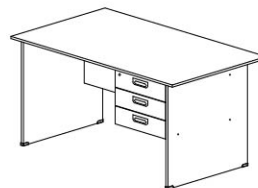

iPP series

WRITING TABLE
iPP 4004 1200W x 730D x 750H

WRITING TABLE
iPP 5005 1500W x 730D x 750H

iEW series

Colour Option

DARK GREY & GREY

WRITING TABLE
iEW 1836 900W x 450D x 738H

WRITING TABLE
iEW 2448 1200W x 600D x 738H

WRITING TABLE
iEW 3048 1200W x 700D x 738H

WRITING TABLE
iEW 3060 1500W x 700D x 738H

Colour Option

DARK GREY & GREY

DARK GREY & Beech

DARK GREY & Cherry

COMPUTER WORKSTATION
iSC 1000 750W x 620D x 750H

COMPUTER WORKSTATION
iSC 2000 1060W x 620D x 750H