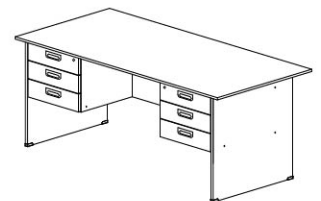

iPP series

WRITING TABLE
iPP 4004 1200W x 730D x 750H

WRITING TABLE
iPP 5005 1500W x 730D x 750H

iEW series

Colour Option

DARK GREY & GREY

WRITING TABLE
iEW 1836 900W x 450D x 738H

WRITING TABLE
iEW 2448 1200W x 600D x 738H

WRITING TABLE
iEW 3048 1200W x 700D x 738H

WRITING TABLE
iEW 3060 1500W x 700D x 738H

Colour Option

DARK GREY & GREY

DARK GREY & Beech

DARK GREY & Cherry

COMPUTER WORKSTATION
iSC 1000 750W x 620D x 750H

COMPUTER WORKSTATION
iSC 2000 1060W x 620D x 750H