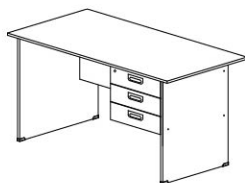

iPP series

WRITING TABLE
iPP 4004 1200W x 730D x 750H

WRITING TABLE
iPP 5005 1500W x 730D x 750H

iEW series

Colour Option

DARK GREY & GREY

WRITING TABLE
iEW 1836 900W x 450D x 738H

WRITING TABLE
iEW 2448 1200W x 600D x 738H

WRITING TABLE
iEW 3048 1200W x 700D x 738H

WRITING TABLE
iEW 3060 1500W x 700D x 738H

Colour Option

DARK GREY & GREY

DARK GREY & Beech

DARK GREY & Cherry

COMPUTER WORKSTATION
iSC 1000 750W x 620D x 750H

COMPUTER WORKSTATION
iSC 2000 1060W x 620D x 750H